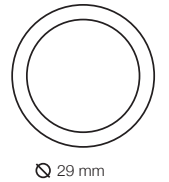

MHH - 315

MHH - 335

MHH - 340

MHH - 365

MHH - 375

Have you ticked all the boxes?

Design Code   Colour   Finish   Glass Style   Quantity

Have you ticked all the boxes?