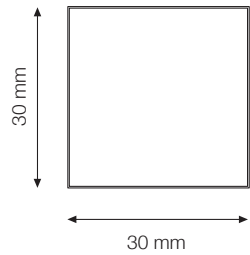

MHH S010

Have you ticked all the boxes?

Design Code   Colour   Finish   Glass Style   Quantity