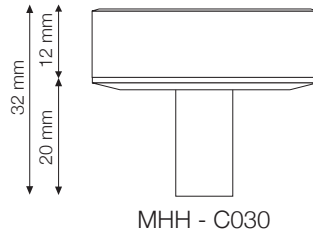

Have you ticked all the boxes?