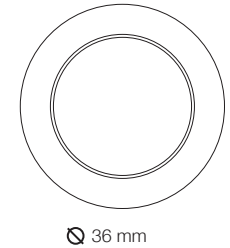

Have you ticked all the boxes?