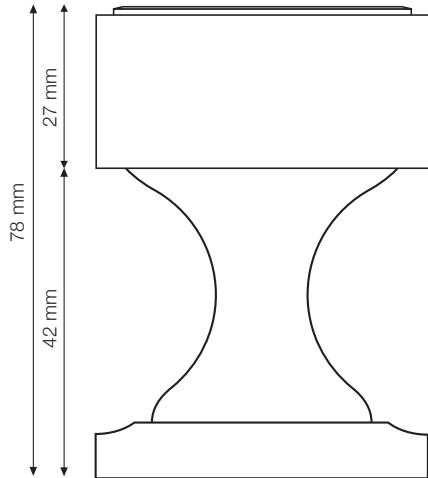

MHH - 310

Have you ticked all the boxes?

Design Code   Colour   Finish   Glass Style   Quantity