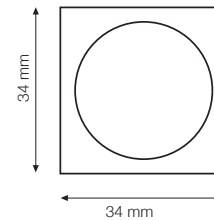

MHH - 340

Have you ticked all the boxes?

Design Code   Colour   Finish   Glass Style   Quantity