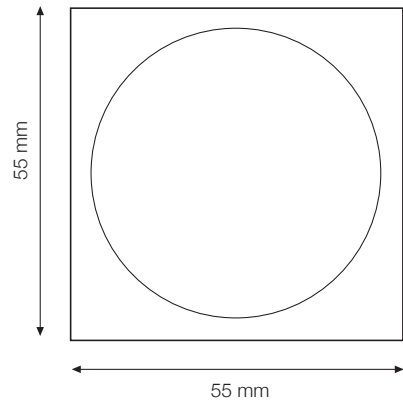

Have you ticked all the boxes?

Design Code   Colour   Finish   Glass Style   Quantity