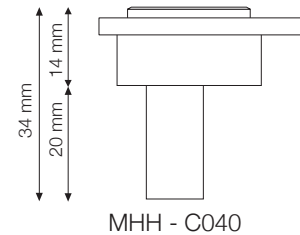

Have you ticked all the boxes?