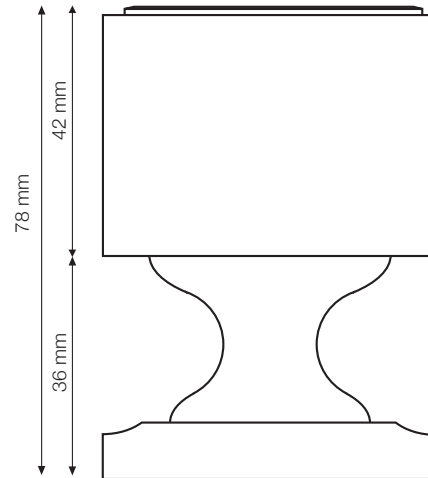

MHH - 315

Have you ticked all the boxes?

Design Code   Colour   Finish   Glass Style   Quantity