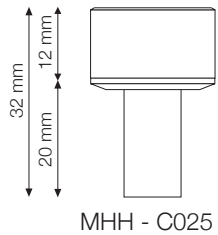

Have you ticked all the boxes?