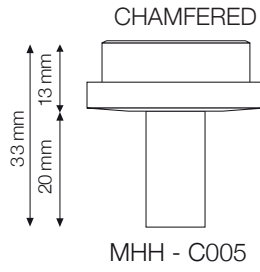

Have you ticked all the boxes?