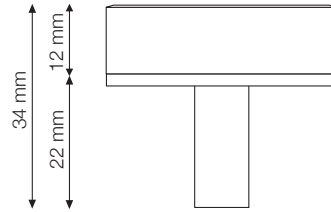

MHH S010

Have you ticked all the boxes?

Design Code   Colour   Finish   Glass Style   Quantity