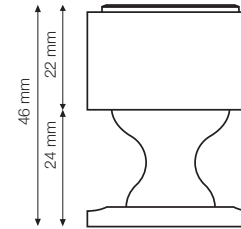

MHH - 335

Have you ticked all the boxes?

Design Code   Colour   Finish   Glass Style   Quantity