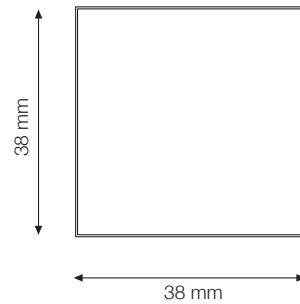

MHH S015

Have you ticked all the boxes?

Design Code   Colour   Finish   Glass Style   Quantity