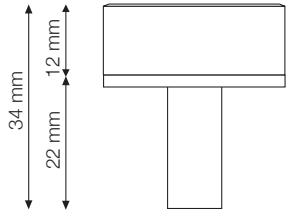

MHH S005

Have you ticked all the boxes?

Design Code   Colour   Finish   Glass Style   Quantity