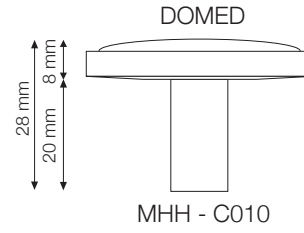

Have you ticked all the boxes?