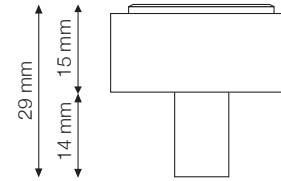

MHH S015

Have you ticked all the boxes?

Design Code   Colour   Finish   Glass Style   Quantity