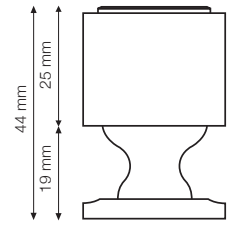

MHH - 365

Have you ticked all the boxes?

Design Code   Colour   Finish   Glass Style   Quantity