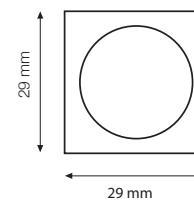

Have you ticked all the boxes?

Design Code   Colour   Finish   Glass Style   Quantity