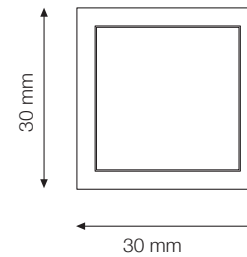

MHH S020

Have you ticked all the boxes?

Design Code   Colour   Finish   Glass Style   Quantity