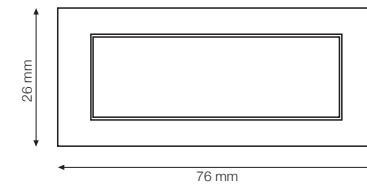

Have you ticked all the boxes?

Design Code   Colour   Finish   Glass Style   Quantity