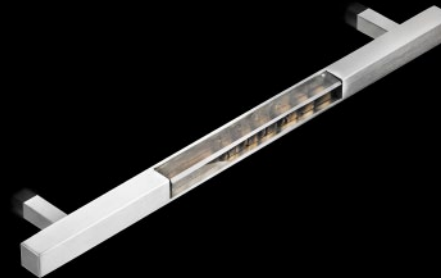

LATITUDINE: MHH-R010
Colour: Gregio Silver Leaf
Finish: Satin/Polished
L240mm x W12mm x Projection 32mm