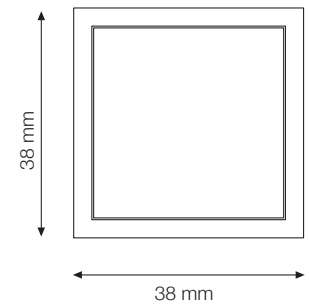

Have you ticked all the boxes?

Design Code   Colour   Finish   Glass Style   Quantity