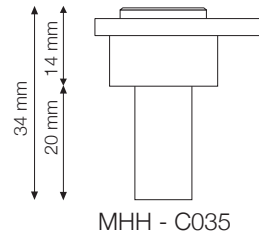

Have you ticked all the boxes?