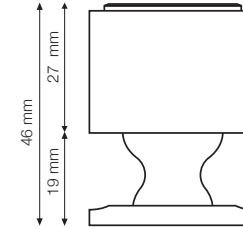

MHH - 340

Have you ticked all the boxes?

Design Code   Colour   Finish   Glass Style   Quantity