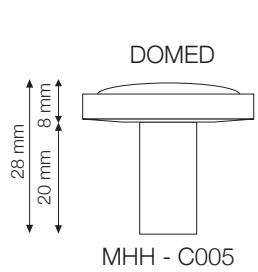

Have you ticked all the boxes?