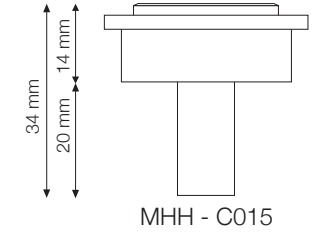

Have you ticked all the boxes?