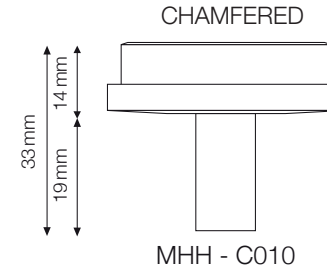

Have you ticked all the boxes?